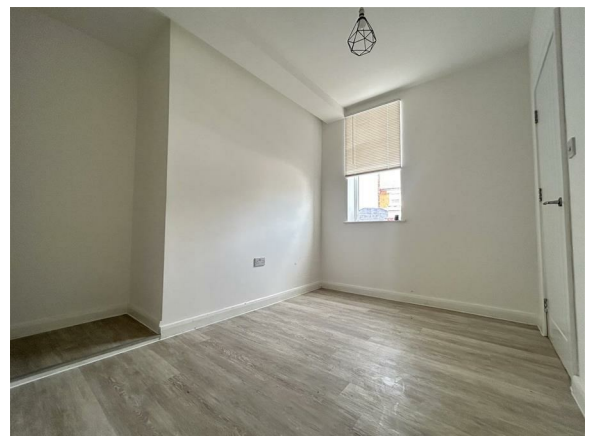

BEDROOM

11'1 x 7'7

Electric heater.