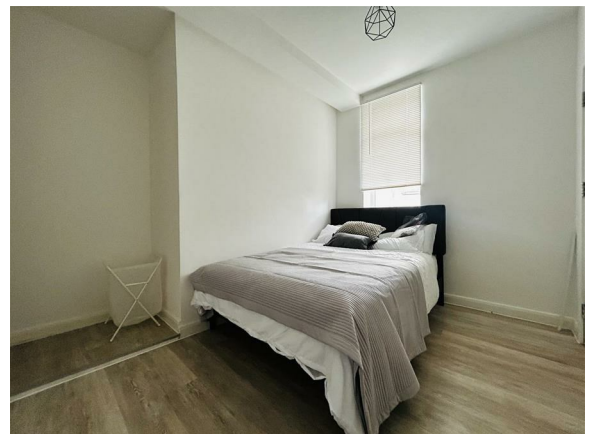

BEDROOM

11'1 x 7'7

Electric heater.