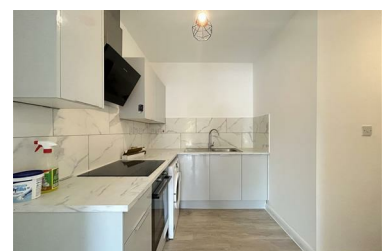

£750 Per Calendar Month

Accommodation Comprises

The accommodation comprises with approximate room sizes:

KITCHEN

12'9 x 9'6

Integrated oven and hob, extractor hood above. Cupboards at both eye and floor level, space and plumbing facilities for washing machine.